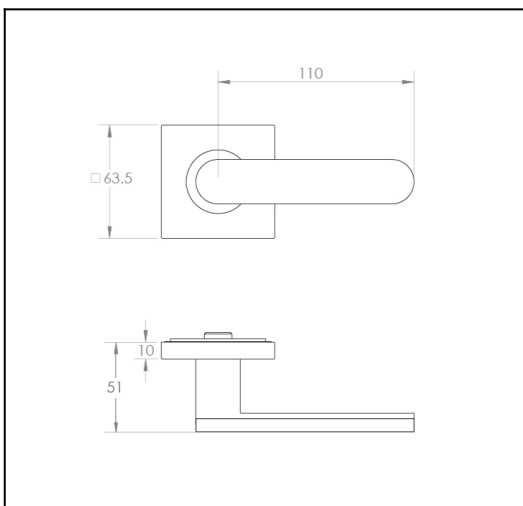

## Concrete Club on 63mm Square Rose

**Product Code:** CCL-R70-SC-LGR

**Description:**

Bold and striking, the Concrete Club contrasts raw and sumptuous finishes in its fervent exhibition of contemporary materiality. A meticulous fusion of bold lines and soft contours ensures the Concrete Club adds a sophisticated touch to any door. The 63mm square rose has been specifically designed to suit doors with a 54mm ø hole.

**Size Selected:**

Full set

**Material:**

Brass

**Dimensions:**

Overall h63 x w141 x d51 mm (see line drawing download)

**Finish:**

Satin Chrome

**Timber Finish:**

Luna Grey

**Door thickness:**

Suits from 32mm to 52mm door as standard. For thicker doors longer screws and spindles are available.

**Fixing:**

Through bolt fixing, fully concealed. Self adjusting spindle 7.6mm to 8mm. Fits any lock or latch.

<http://www.designerdoorware.com.au/catalogue/57908>

**Line Drawings**

As a generic representation of the product, Line Drawings are designed for general use only and may not reflect specifics for all product options such as individual functions or sizes etc.